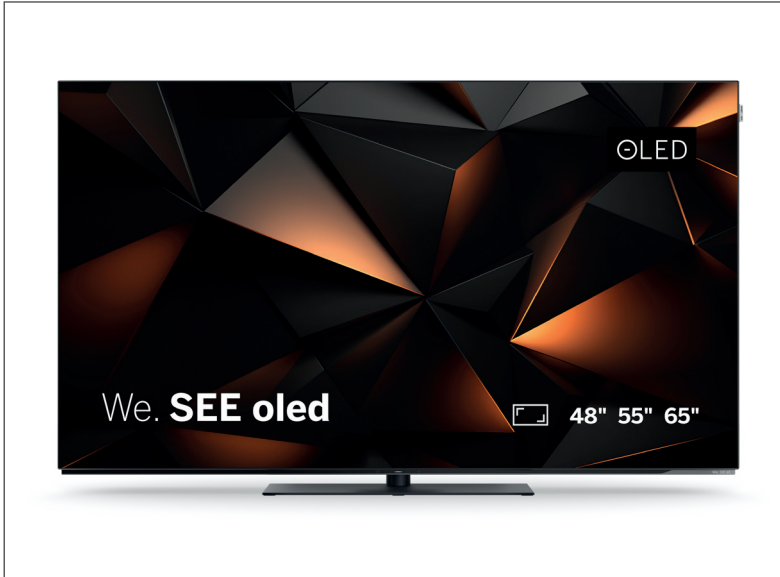

We. SEE oled

Smart streaming TV

This is television, for all those who are excited, cheer, learn, fight, stream, play and admire. For the perfect balance between high-tech and slow-down. For a new perspective on what really drives you. For you. With the latest technology, the Ultra HD OLED Streaming TV not only impresses with an immense colour spectrum and brilliant high-contrast images, but also with the incredible depth effect - for perfect colours and shapes from every angle. With a total music power of 60 watts, the Ultra HD OLED Streaming TV provides an invisible sound experience. The new We. SEE oled is made for your individual feel-good programme and is always perfectly in tune with what you need: inspiration, innovation or concentration.

We. SEE oled

Smart streaming TV

we. by **LOEWE.**

TV

Screen diagonal (cm/inch): 164/65, 139/55, 121/48
Screen resolution (pixels): Ultra HD (3840 x 2160)

Table solution

We. SEE 65 oled: W* x H x PD / TD = 145 x 87 x 7 / 30
We. SEE 55 oled: W* x H x PD / TD = 123 x 75 x 7 / 30
We. SEE 48 oled: W* x H x PD / TD = 107 x 66 x 7 / 30
table stand manually rotatable (+ / - 20°)

Ultra High Definition OLED with HDR

Brilliant TV experience with Ultra HD resolution accompanied by a full range of HDR formats including Dolby Vision with the latest generation of slim OLED panels.

Invisible sound with Dolby Atmos

lite-magazin.de, 10.11.2024, about Loewe We. SEE oled
Test result: Top class, Highlight
Rating: Best Pick

"If you're looking for a TV that will put a smile on your face every day, the Loewe We. SEE 65 OLED is exactly your thing."